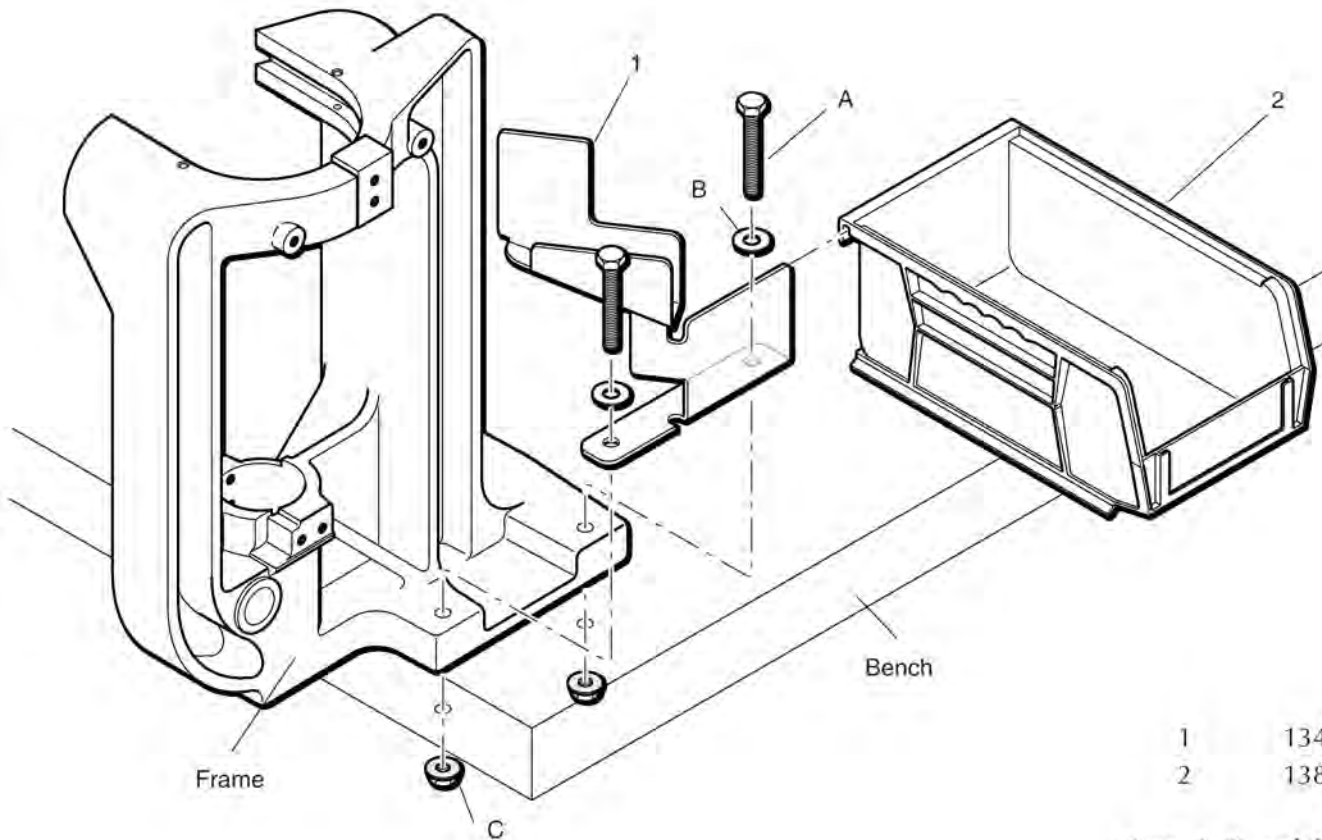

# Lower Machine Assembly

1	13470	Chute/Bin Mount
2	13839	Blue Cartridge Bin

Items A, B, and C included in optional  
Hardware Mounting Kit, #16600.